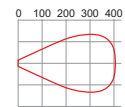

Long DoF Coverage

Covers from contact to standard scan range, one scanner that does the job of two (contact reading & distant reading).